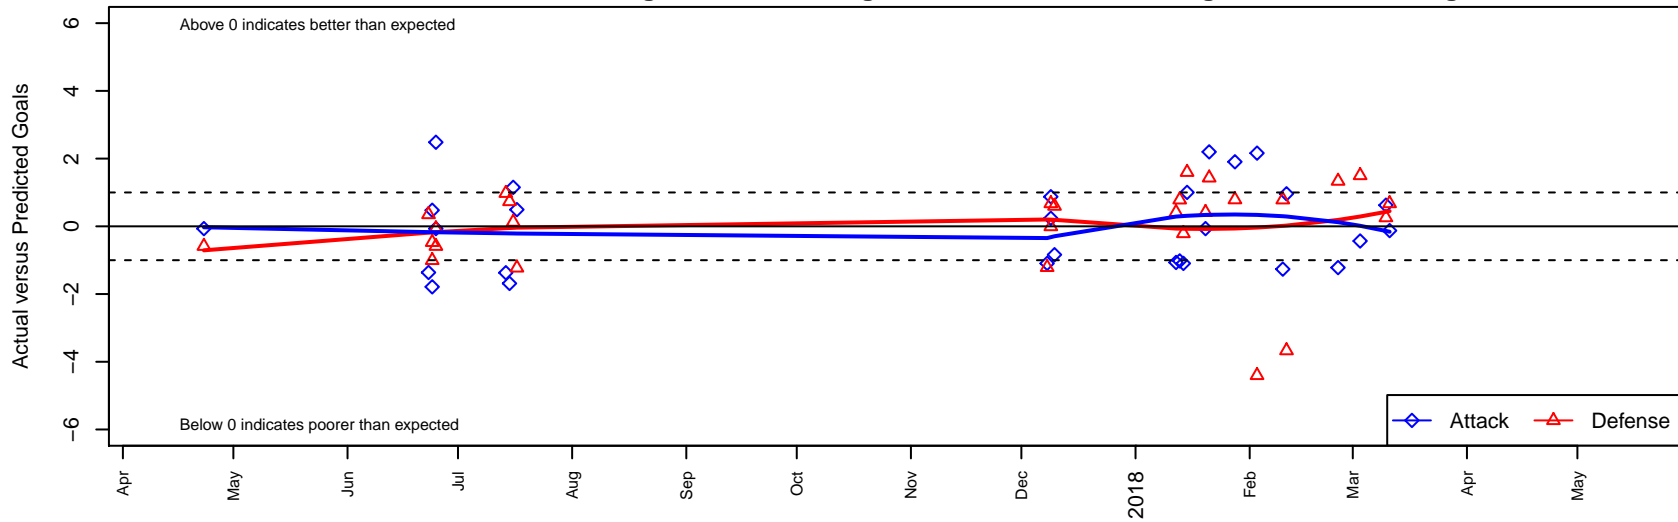

Eastside Timbers Red B99

Eastside United FC
 Gresham, OR
 B99 total strength=1789
 attack=37.09 defense=25.57
 spr league = PTT Win B99 Premier
 notes= West Brom

alt names used:
 EASTSIDE TIMBERS WEST BROM
 EASTSIDE TIMBERS WEST BROM (OR)
 EASTSIDE TIMBERS WEST BROM (OR)
 Eastside Timbers '99 West Brom
 EST 99B Red West Brom

Venues played:
 2016 OYS State Cup B99
 2017 Clash At the Border Gold/Silver
 2017 Nike Crossfire Challenge Gold Group U19
 2017 Timbers Winter Showcase 1999 Showcas
 2017 Portland Winter Showcase U19
 2017 PTT Winter B99 Premier

Eastside Timbers Red B99
 Dots are actual minus expected GF (blue circles) and GA (red triangles).
 Blue line is smoothed change in attack strength. Red is smoothed change in defense strength.

**attack and defense variance (black dot)
relative to other teams
and top 10 in region**